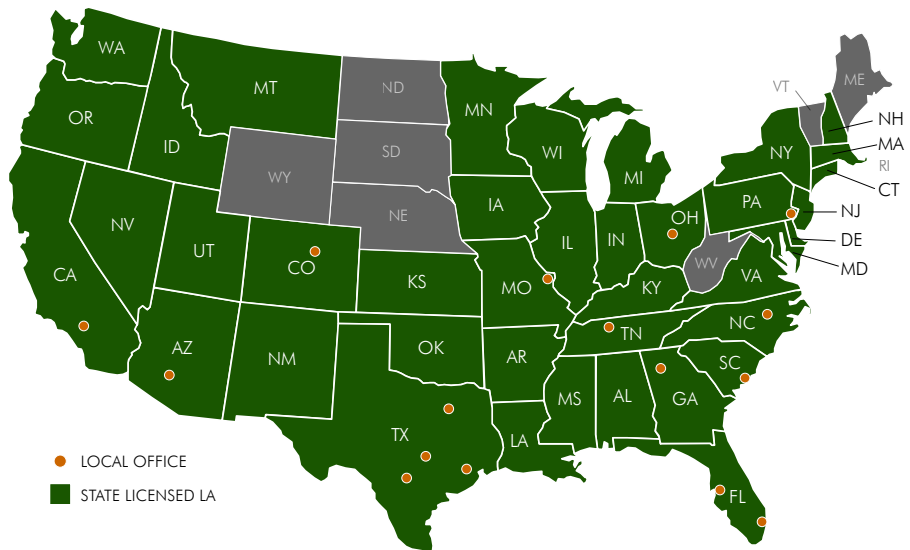

Educational

Industrial

Public & Civic

Corporate HQ

Sports & Recreation

Resorts

WHO WE ARE

At Evergreen, we take great pride in providing a high level of personalized customer service, uncommon elsewhere. We have a unique business structure that allows us to connect with clients, daily, in five different time zones across the USA. Technology makes it possible, regardless of location, to utilize our best talent and to collaborate with clients and consultants in a cost effective way.

Nearby

With offices throughout the United States, we design projects that are right in your area. Our Landscape Architects are currently registered in nearly 40 states! This helps streamline projects nationwide.