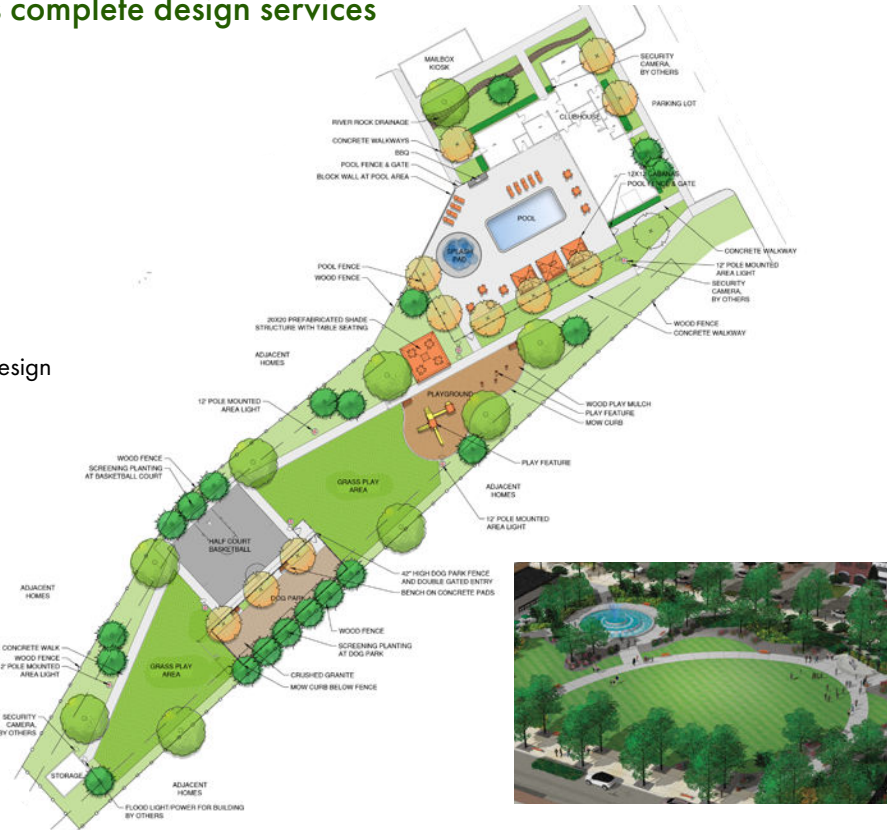

Evergreen Design Group offers complete design services

Landscape Architecture

- Master Planning
- Site Evaluation and Analysis
- Site Development
- Conceptual and Schematic Design
- Design Development
- Code and Ordinance Compliant Design
- Value Engineering
- Cost Estimating
- Signage Design
- Hardscape Design
- ADA Compliance Evaluation
- Bidding and Contract Documents
- Contract Drawings
- Specifications
- Presentation Graphics